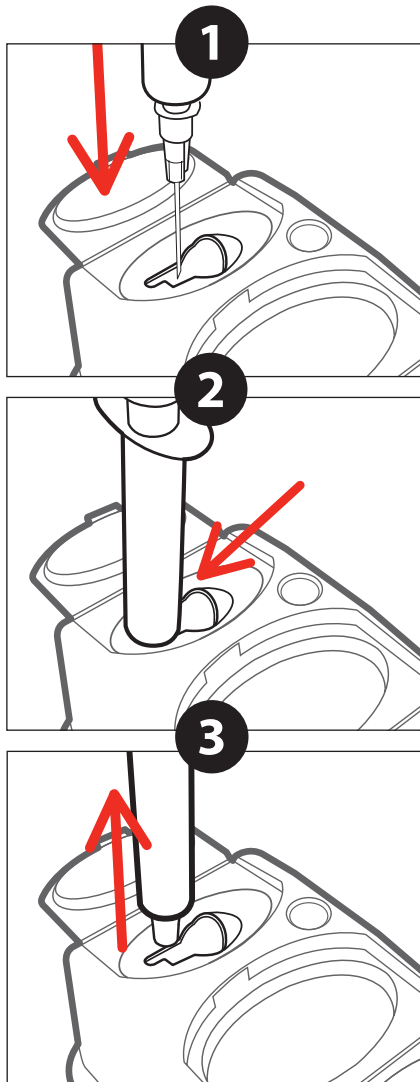

How to use the Sharpsafe® 1 Litre needle removal features

Luer Slip