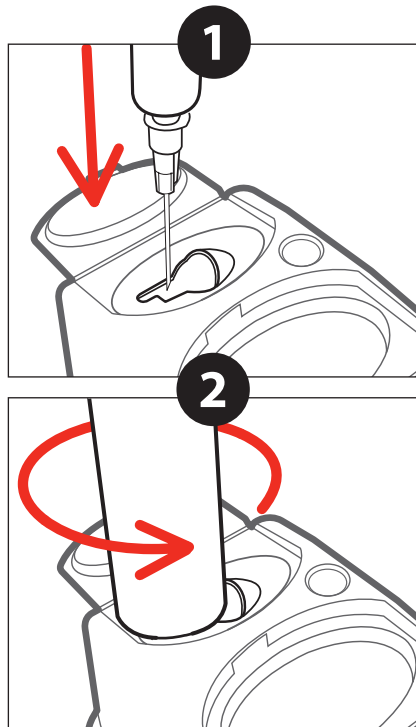

How to use the Sharpsafe® 1 Litre needle removal features

Luer Slip

Luer Lock

Needle Pen